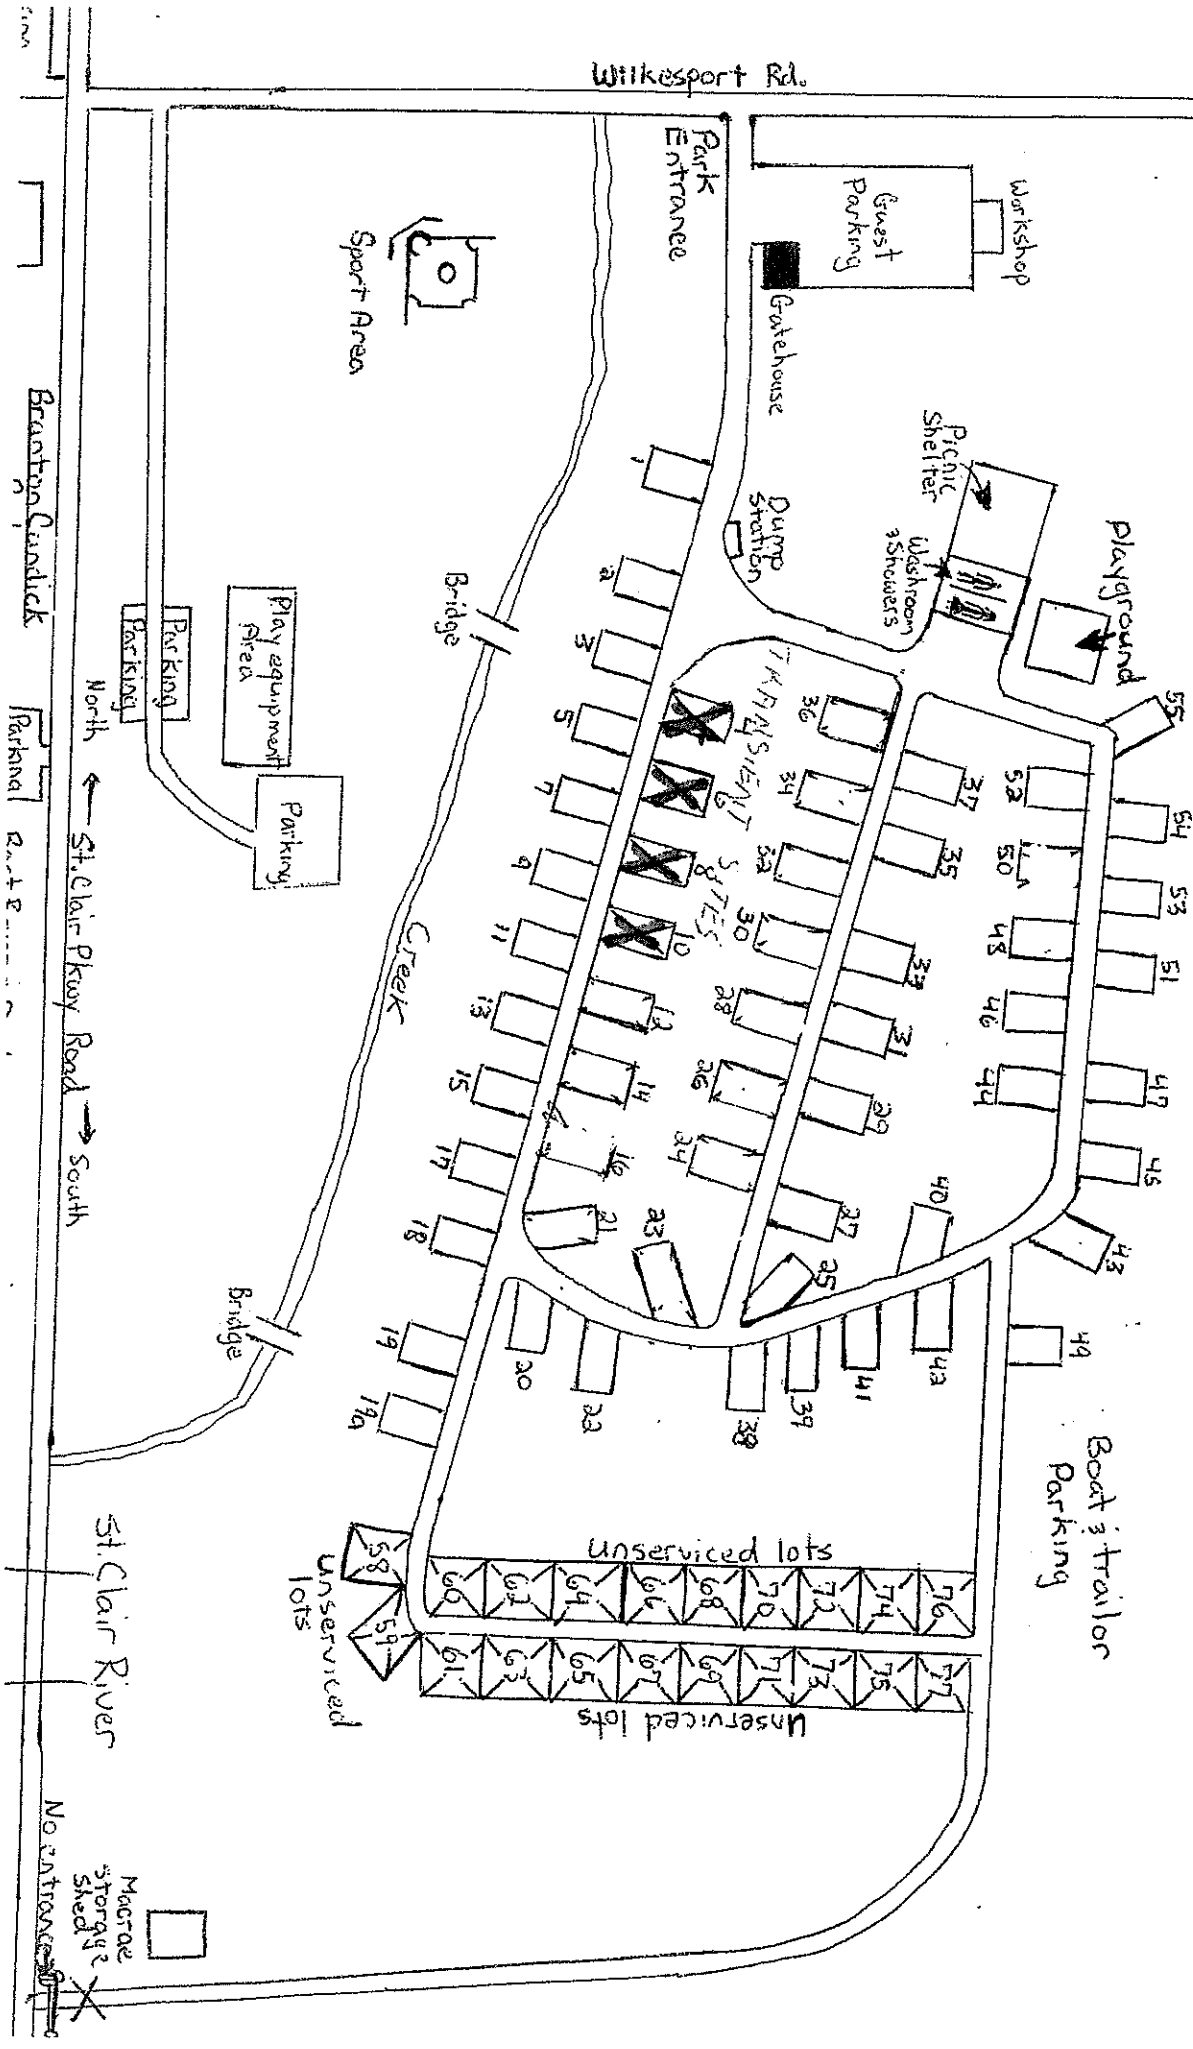

Private Property

Cundick Campground 2006  
(514) 89a-3968

- = seasonal campsite
- = transient campsite
- = unserviced transient campsite

Wilkesport Rd.

Park Entrance

Workshop

Guest Parking

Gatehouse

Picnic Shelter

Washroom  
Showers

Dump Station

Playground

Sport Area

Bridge

Play equipment  
Area

Parking

Parking

North

St. Clair Pkwy Road

South

Bridge

Boat & Trailer  
Parking

Unserviced lots

Unserviced lots

St. Clair River

Unserviced  
lots

Macrae  
storage  
shed

No entrance

Braaten Cundick

Parking

Parking

Parking